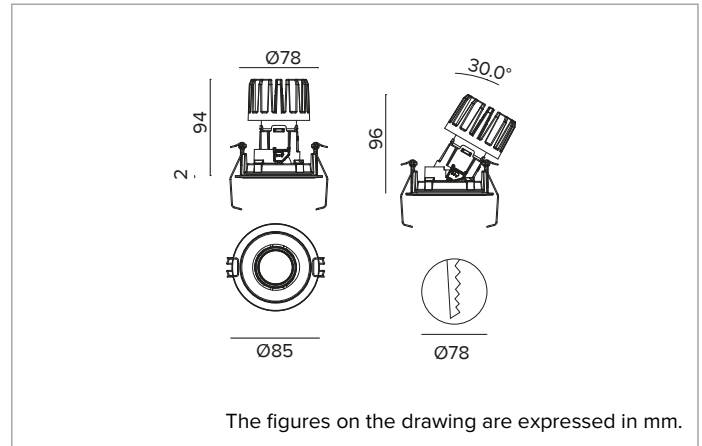

1T8837EL | CTEVO ARCHITECTURAL 78

Adjustable recessed LED projector in a trim version

	4000K	H(m)	D(m)	Emax(lx)		
	Ra90		42°			
Fixture Power	13W	1	0.76	2814		
Source Flux	1736lm	2	1.52	703		
Fixture Flux	1283lm	3	2.28	313		
Efficacy	98lm/W	4	3.04	176		
TS1343	Imax=1621cd/klm	Imax	2814cd	5	3.80	113

CCT nominal: 4000K

Lifetime (L80/B10): >50000h tq +25°C

ILLUMINOTECHNICAL CHARACTERISTICS

MWFL Version - a moulded black plastic optical holder with convex faceted highly reflective anodised aluminium precision optics, a holographic diffusion filter and a black silicone cut off ring. UGR<19 (EN 12464-1).

Optic: REFLECTOR

Beam angles: MWFL

Optical efficiency: 74%

Fixture flux: 1283lm

Luminous efficacy: 98lm/W

Photobiological safety: Compliant with RG1 low risk group

MECHANICAL CHARACTERISTICS

Moulded black plastic optic holder and die-cast aluminium heat sink in black color. Black colour cover. The optical unit can be adjusted up to 30° on the vertical plane with a mechanical beam locking system (with access from the false ceiling), and 358° on the horizontal plane. Trim version with an integrated black ring.

Colour and finish: Deep black

Weight: 0.35Kg

Version: TRIM

Degree of protection: IP20 for recessed part

Degree of protection: IP40 for exposed part

ELECTRICAL CHARACTERISTICS

Integrated electronic ON-OFF driver.